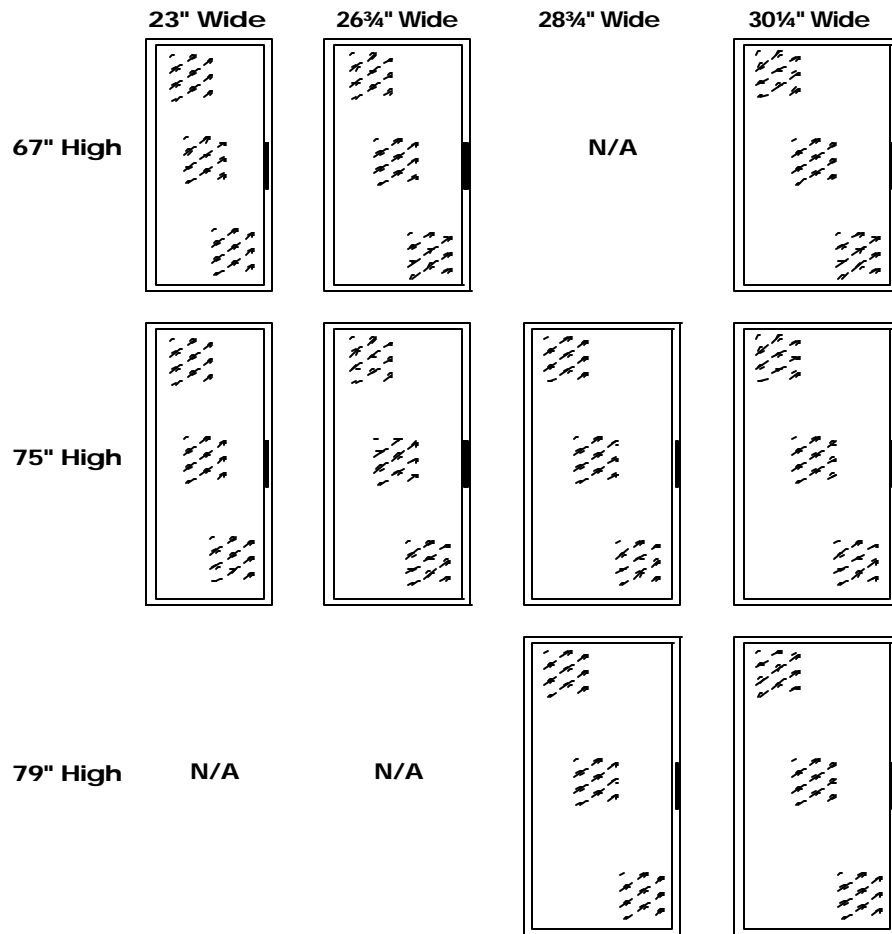

SRC Refrigeration

ANTHONY Model 401 Door Size, Net Openings

Doors	23" wide	26 ³ / ₄ " wide	28 ³ / ₄ " wide	30 ³ / ₄ " wide
1	1' 11 ¹ / ₂ "	2' 3 ¹ / ₄ "	2' 5 ¹ / ₄ "	2' 6 ³ / ₄ "
2	3' 10 ¹ / ₂ "	4' 6"	4' 10"	5' 1"
3	5' 9 ¹ / ₂ "	6' 8 ³ / ₄ "	7' 2 ³ / ₄ "	7' 7 ¹ / ₄ "
4	7' 8 ¹ / ₂ "	8' 11 ¹ / ₂ "	9' 7 ¹ / ₂ "	10' 1 ¹ / ₂ "
5	9' 7 ¹ / ₂ "	11' 2 ¹ / ₄ "	12' 1 ¹ / ₄ "	12' 7 ³ / ₄ "
6	11' 6 ¹ / ₂ "	13' 5"	14' 5"	15' 2"
7	13' 5 ¹ / ₂ "	15' 7 ³ / ₄ "	16' 9 ³ / ₄ "	17' 8 ¹ / ₄ "
8	15' 4 ¹ / ₂ "	17' 10 ¹ / ₂ "	19' 2 ¹ / ₂ "	20' 2 ¹ / ₂ "
9	17' 3 ¹ / ₂ "	20' 1 ¹ / ₄ "	21' 7 ¹ / ₄ "	22' 8 ³ / ₄ "
10	19' 2 ¹ / ₂ "	22' 4"	24'	25' 3"
11	21' 1 ¹ / ₂ "	24' 6 ³ / ₄ "	26' 4 ³ / ₄ "	27' 9 ¹ / ₄ "
12	23' 1 ¹ / ₂ "	26' 9 ¹ / ₂ "	28' 9 ¹ / ₂ "	30' 3 ¹ / ₂ "
13	24' 11 ¹ / ₂ "	29' 1 ¹ / ₄ "	31' 2 ¹ / ₄ "	32' 9 ³ / ₄ "
14	26' 10 ¹ / ₂ "	31' 3"	33' 7"	35' 4"
15	28' 9 ¹ / ₂ "	33' 5 ³ / ₄ "	35' 11 ³ / ₄ "	37' 10 ¹ / ₄ "
16	30' 8 ¹ / ₂ "	35' 8 ¹ / ₂ "	38' 4 ¹ / ₂ "	40' 4 ¹ / ₂ "
17	32' 7 ¹ / ₂ "	37' 11 ¹ / ₄ "	40' 9 ¹ / ₄ "	42' 10 ³ / ₄ "
18	34' 6 ¹ / ₂ "	40' 2"	43' 2"	45' 5"
19	36' 5 ¹ / ₂ "	42' 4 ³ / ₄ "	45' 6 ³ / ₄ "	47' 11 ¹ / ₄ "
20	38' 4 ¹ / ₂ "	44' 7 ¹ / ₂ "	47' 11 ¹ / ₂ "	50' 5 ¹ / ₂ "